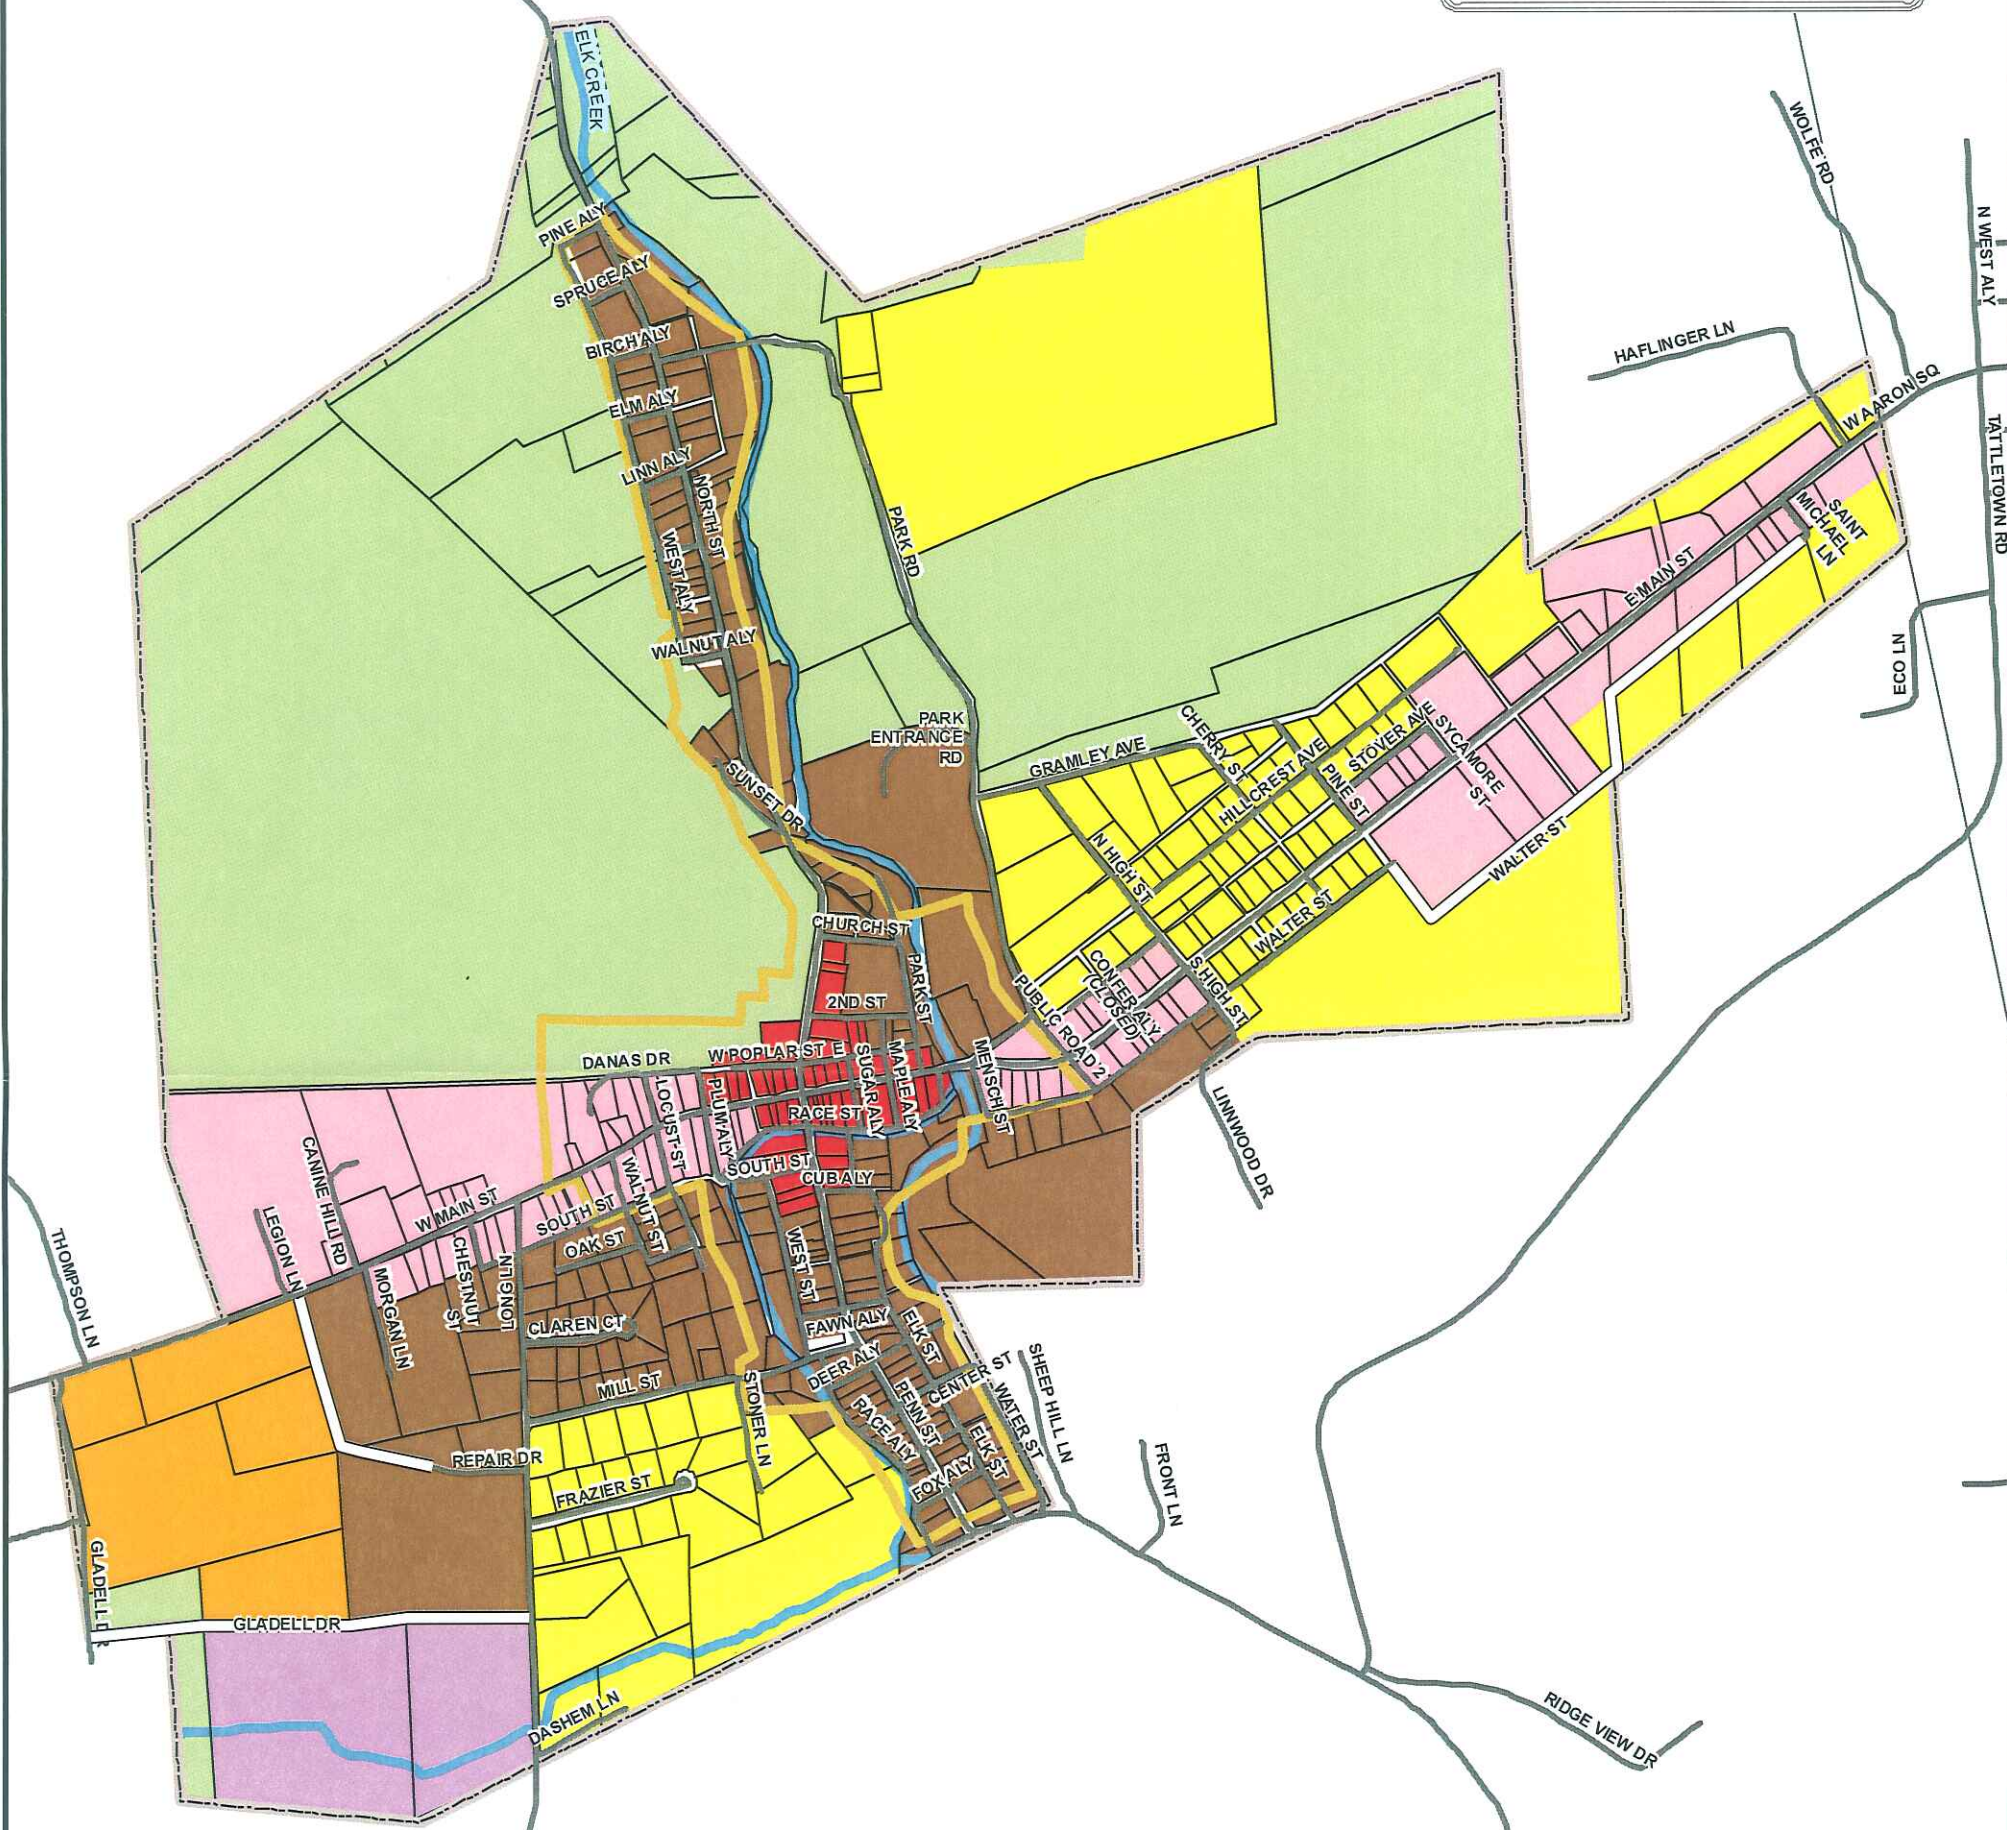

Millheim Borough Centre County Official Map

Official Map Legend

Recommended Streets ——— LABEL ———
Streams ——— LABEL ———

Intent: The proposed roads on this map are shown for general location purposes only.

Note: Right-of-way of roads to be determined at the Planning, Subdivision or Land Development Stage.

Legend

-  Millheim Historic District
- Zoning Codes**
-  Conservation/Agriculture
-  Village Residential - Low Density
-  Village Residential
-  Village Residential - High Density
-  Village - Mixed Use
-  Central Business District
-  Industrial

Millheim Borough in Centre County

1,000

Feet

1 inch is approximately 1,000 feet

This map is a part of the Official Map of Millheim Borough, Centre County, Pennsylvania enacted, adopted and ordained the 14th day of April, 2008. *(2nd)*